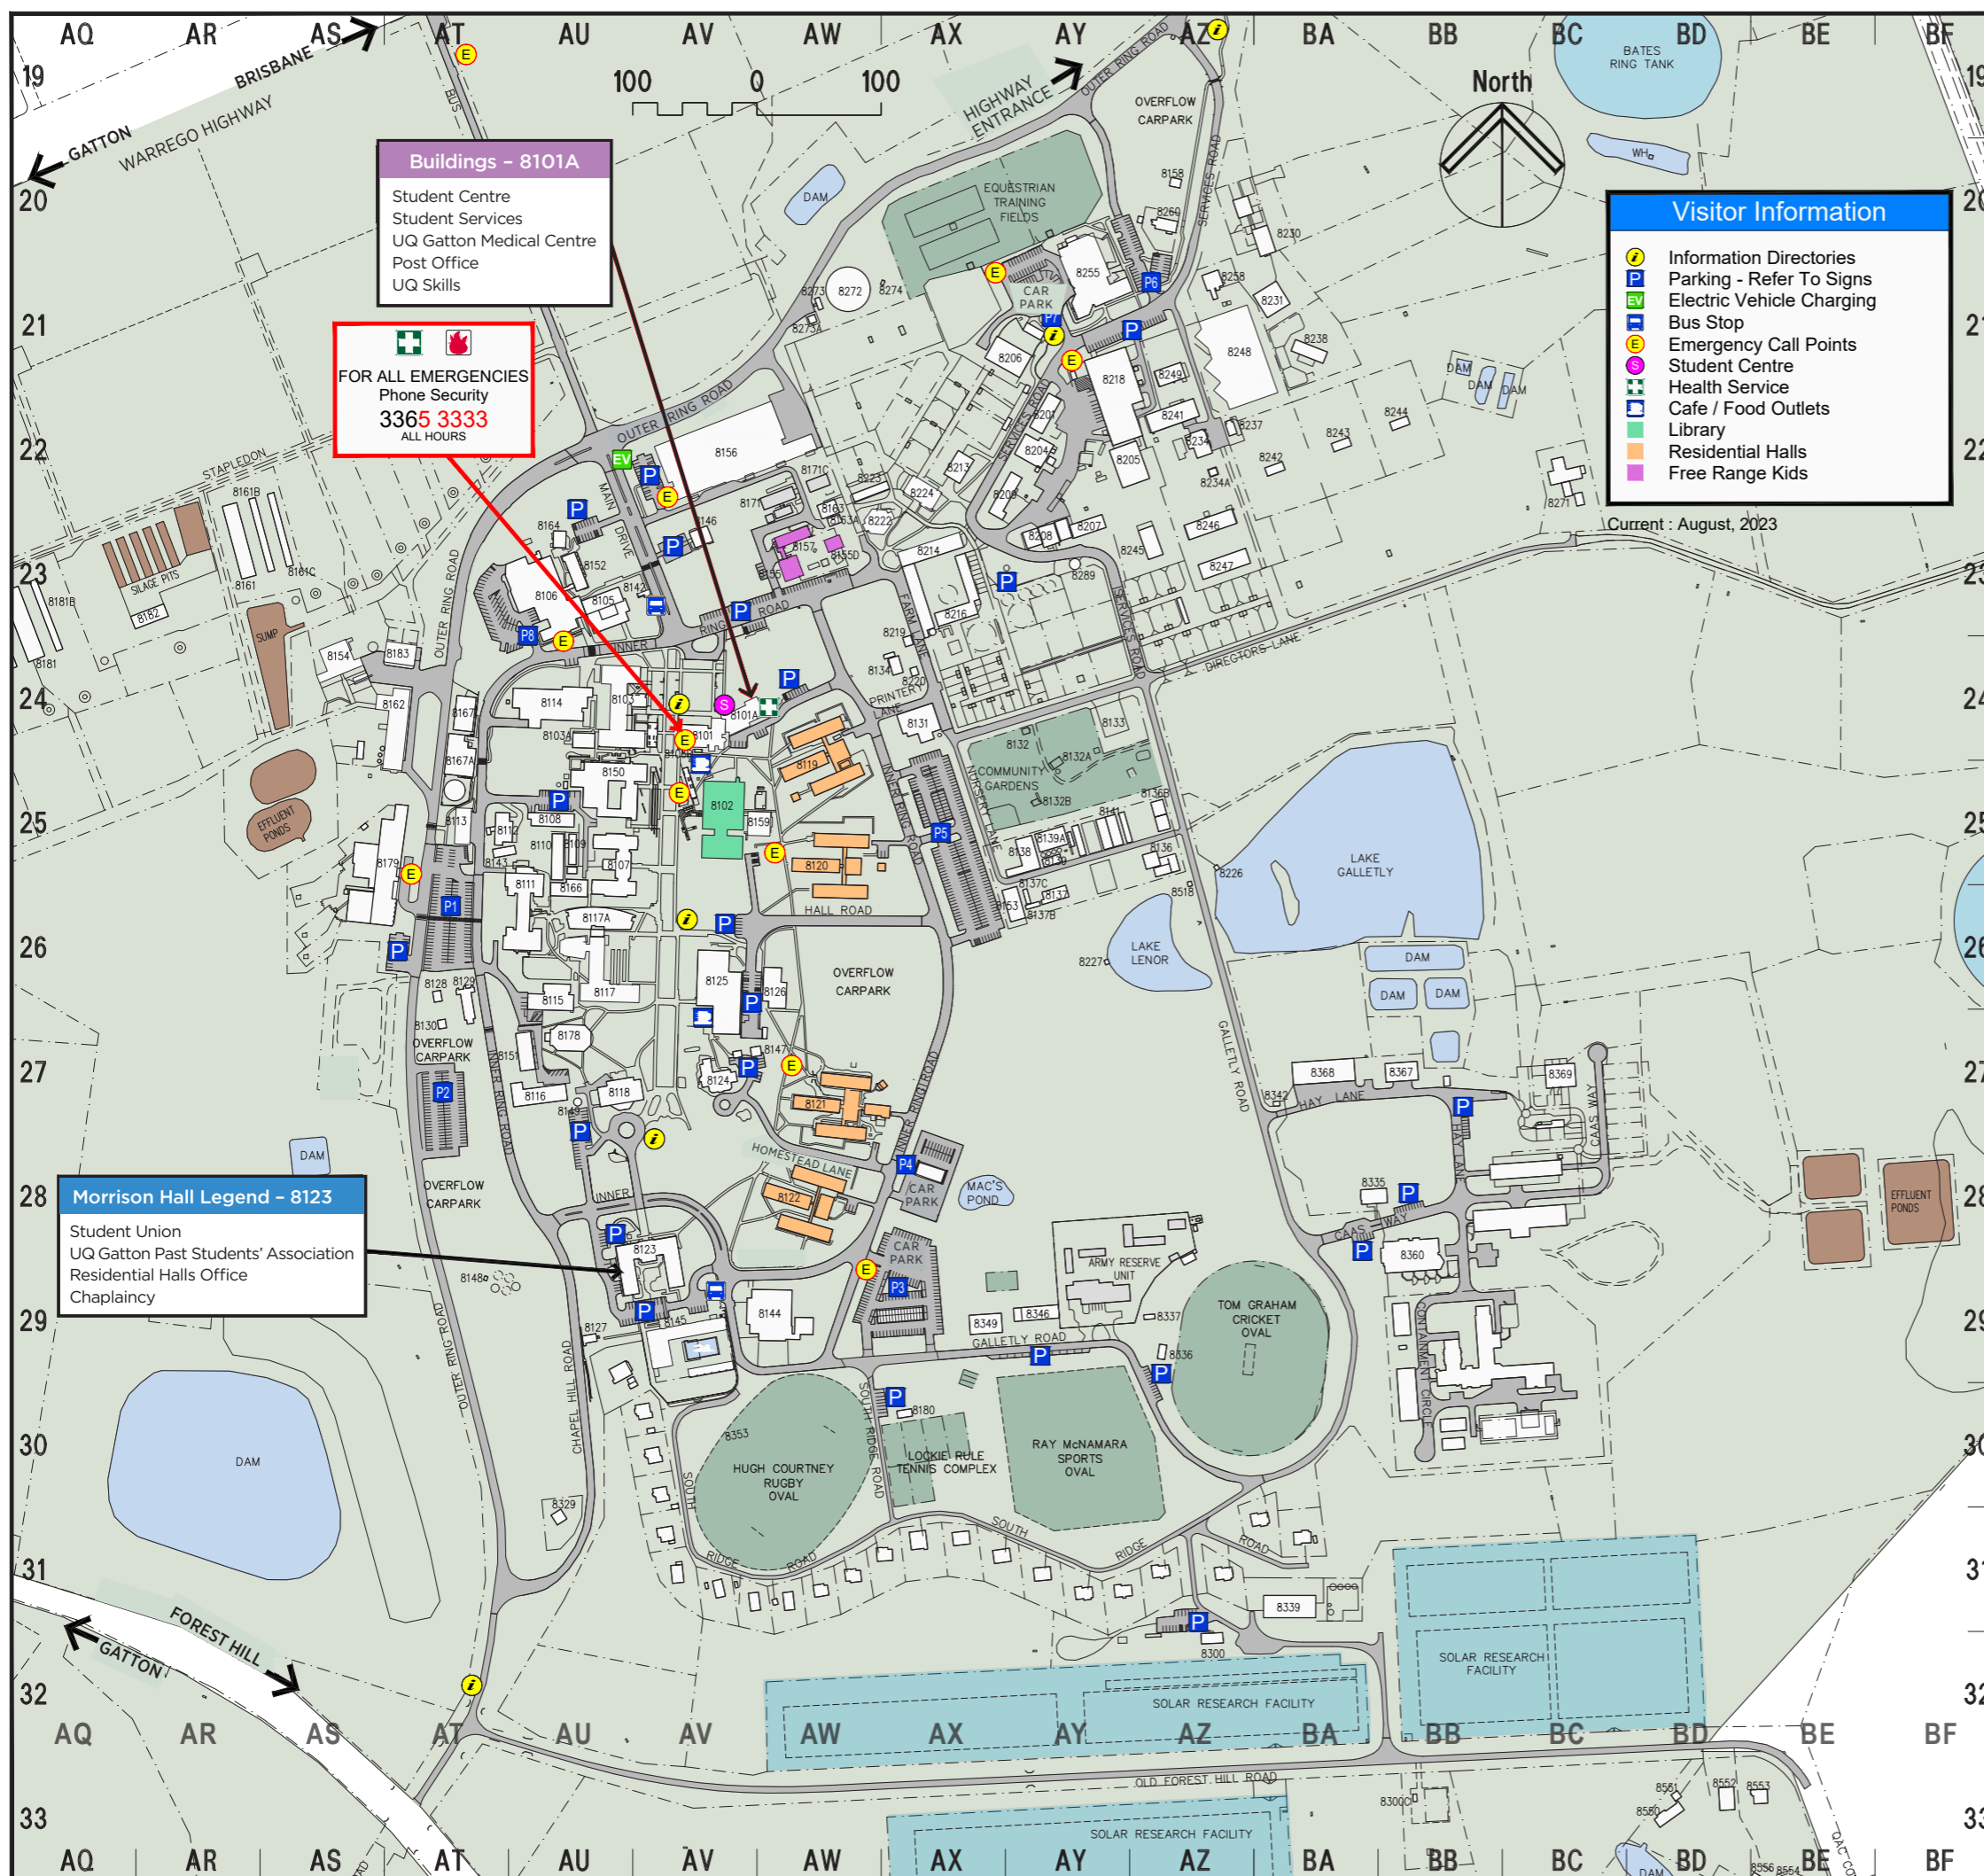

Bldg. No.	Map Ref		Bldg. No.	Map Ref
8101	AV-24	NW Briton Administration Building	8101	AV-24
8517	AT-19	Bus Lane – Warrego Highway	8517	AT-19
8162E	AW-29	Student Car Park	8162E	AW-29
	AX-21	Equestrian Training Fields		AX-21
8218	AY-22	Jack Jones Building	8218	AY-22
8120	AW-25	Thynne Hall of Residence	8120	AW-25
8121	AW-27	Pitt Residential Hall	8121	AW-27
8179	AT-26	Clinical Studies Centre	8179	AT-26
8106	AU-24	Veterinary Teaching Laboratories	8106	AU-24
8156	AV-22	UQ Veterinary Medical Centre	8156	AV-22
8102	AV-25	Library	8102	AV-25
8123	AV-29	Morrison Hall	8123	AV-29
8102	AV-25	JK Murray Library	8102	AV-25
8105	AV-24	John Mahon	8105	AV-24
8127	AU-30		8127	AU-30
8123	AV-29		8123	AV-29
8155	AW-23	Free Range Kids	8155	AW-23
8101	AV-24	outside NW Briton Administration	8101	AV-24
8132	AY-25		8132	AY-25
8159	AW-25	Computer Annexe	8159	AW-25
8164	AU-23	Peter Roberts Cont. Education Centre	8164	AU-23
8171	AW-22		8171	AW-22
8125	AV-27		8125	AV-27
8156	AV-22		8156	AV-22
8118	AV-27		8118	AV-27
8150	AU-25	Animal Studies	8150	AU-25
8123	AV-29	Morrison Hall	8123	AV-29
8255	AY-21		8255	AY-21
8101A	AW-24	NW Briton Administration Annexe	8101A	AW-24
8124	AV-27		8124	AV-27
8159	AW-25	Computer Annexe	8159	AW-25
8255	AY-21	WP Hamon Memorial Centre	8255	AY-21
8102	AV-25	JK Murray Library	8102	AV-25
8178	AU-27		8178	AU-27
8152	AU-23		8152	AU-23
8206	AX-21	Elton Burns Recreation Building	8206	AX-21
8128	AT-27		8128	AT-27
8126	AW-27		8126	AW-27
8117	AU-26	Management Studies Building	8117	AU-26
8118	AV-27	Foundation Building	8118	AV-27
8153	AY-26	Grounds Maintenance Shed	8153	AY-26
8218	AY-22	Jack Jones Building	8218	AY-22
8101	AV-24	NW Briton Administration Building	8101	AV-24
8101	AV-24	NW Briton Administration Building	8101	AV-24
8218	AY-22	Jack Jones Building	8218	AY-22
8209	AX-23	Transport Building	8209	AX-23
8218	AY-22	Jack Jones Building	8218	AY-22
8115	AU-26	Digital Agriculture Building	8115	AU-26
8360	BB-29		8360	BB-29
8346	AY-29	Ray Bills Cadet Training Centre	8346	AY-29
8117	AU-26	Management Studies Building	8117	AU-26
8125	AV-26	Dining Hall	8125	AV-26
8300	AZ-31		8300	AZ-31
8117A	AU-26	NRSM Building	8117A	AU-26
8123	AV-29	Morrison Hall	8123	AV-29
8123	AV-29	Morrison Hall	8123	AV-29
8123	AV-29	Morrison Hall	8123	AV-29
8144	AW-29	War Memorial Gymnasium	8144	AW-29
	BA-29	Tom Graham Cricket Oval		BA-29
	AY-30	Ray McNamara Sports Oval		AY-30
	AW-30	Hugh Courtney Rugby Oval		AW-30
8180	AX-30	Tennis Pavilion	8180	AX-30
8144	AW-29	Squash Courts	8144	AW-29
8145	AV-30	UQ Fitness and Aquatic Centre – The War Memorial Pool	8145	AV-30